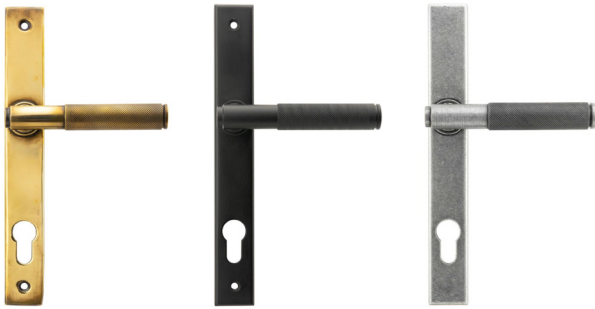

Entrance Doors

LEVER DOOR HANDLES

Brompton Slimline Lever Espag. Lock Set

Antique Brass, Matt Black, Pewter