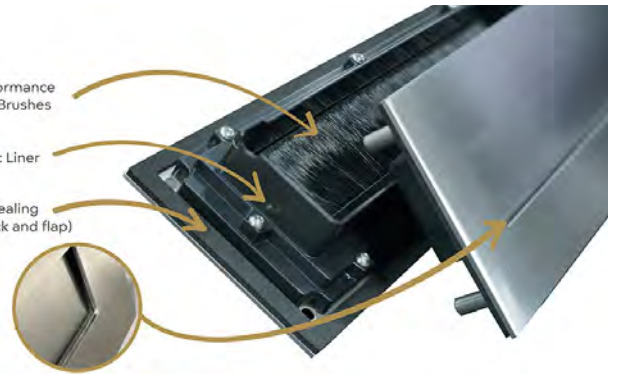

Entrance Doors

LETTER PLATES

High quality sleeved letter plates - designed to suit both classic, heritage and contemporary styles.

Classic Letter Plate

Left to right: Satin Stainless Steel Black, Satin Brass, Polished Stainless Steel, Satin Stainless Steel Above: Polished Brass.

High Performance Gasket & Brushes

Telescopic Liner

Weathersealing (front, back and flap)

ANTIQUE BLACK RANGE

Textured Antique Black Door Furniture
 No more issues of rusting black antique hardware - manufactured from a base material of Stainless Steel to prevent it corroding.