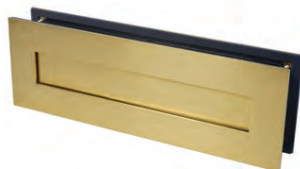

Entrance Doors

LETTER PLATES

High quality sleeved letter plates - designed to suit both classic, heritage and contemporary styles.

Classic Letter Plate

Left to right: Satin Stainless Steel Black, Satin Brass, Polished Stainless Steel, Satin Stainless Steel Above: Polished Brass.

High Performance Gasket & Brushes

Telescopic Liner

Weathersealing (front, back and flap)

ANTIQUE BLACK RANGE

Textured Antique Black Door Furniture
 No more issues of rusting black antique hardware - manufactured from a base material of Stainless Steel to prevent it corroding.

Centre Classic Door Knob

Top to bottom: Satin Stainless Steel, Polished Chrome, Stainless Steel Black, Polished Brass, Antique Brass

CONTEMPORARY DESIGNS

Antique Black Sleeved Letter Plate
 Antique Black Door Knob
 Antique Black Ring Door Knocker
 Antique Black Slimline Escutcheon

Descreet Door Knocker
 Satin Stainless Steel

Satin Stainless Steel Round Contemporary Doorknob.

Satin Stainless Steel Square Contemporary Doorknob.