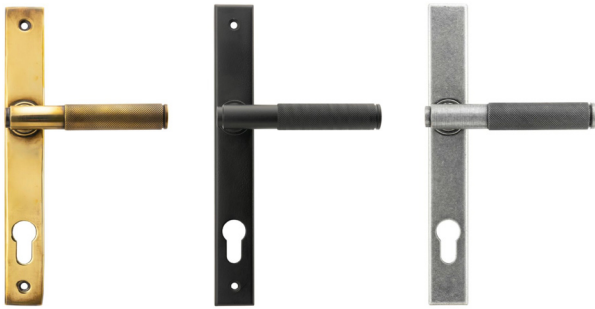

Entrance Doors

LEVER DOOR HANDLES

Brompton Slimline Lever Espag. Lock Set

Antique Brass, Matt Black, Pewter

Newbury Slimline Lever Espag. Lock Set

Antique Brass, Matt Black, Pewter

Regent Multipoint Door Lock Handle

Stainless Satin Black, Polished Brass,
Stainless Satin Brass, Polished Satin Steel,
Satin Stainless Steel

Barley Twist Multipoint Door Lock Handle

Black Antique

Narrow Curly Tail Multipoint Door Lock Handle

CoMarine - Solid Oval

Satin Stainl

Ergonomic Multipoint
DoorLock Handle
on Backplate

Satin Stainless Steel

Scroll Victorian Classic
Multipoint Door Lock
Handle,

Black, Polished Brass, Polished
Chrome, Satin Stainless Steel

Scroll Victorian
Classic Multipoint Door
Lock Handle,

Black Antique